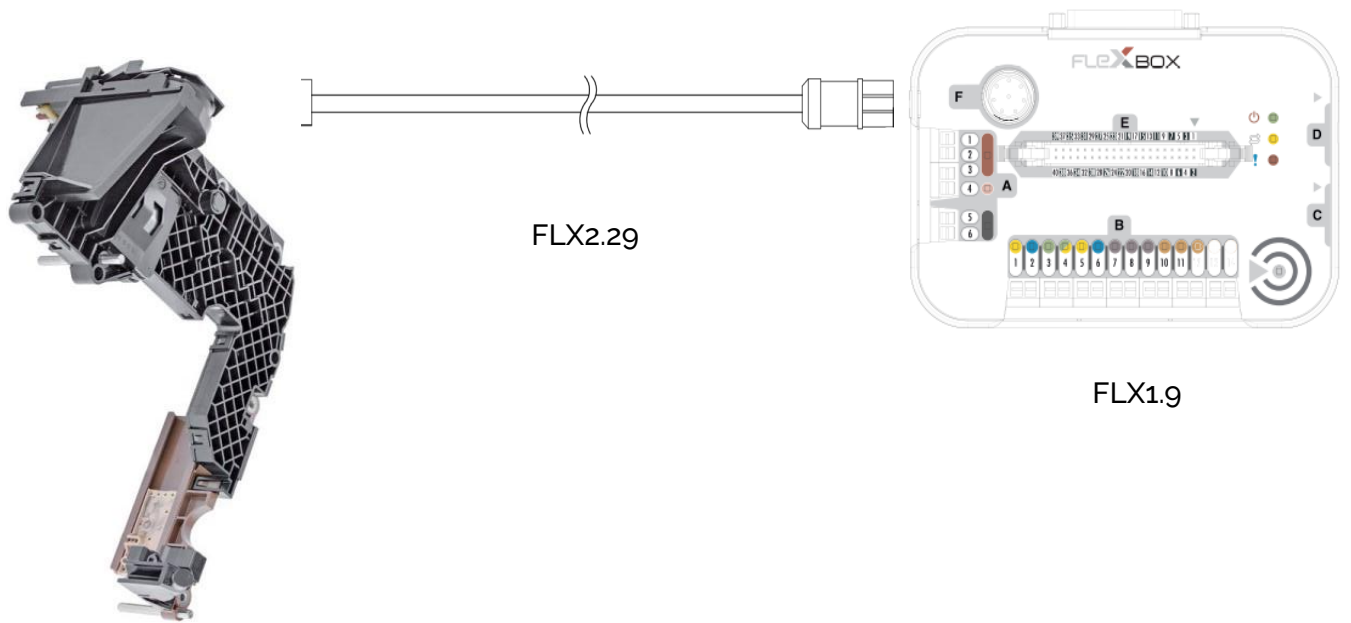

BMW_ZF_8HP