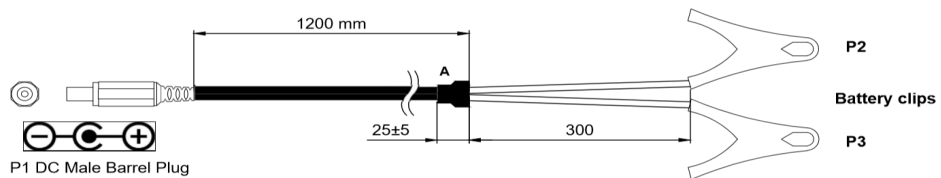

Additional Accessories:

FLX2.45

Correct disposal:

Waste electrical and electronic equipment is waste of a particular type consisting of any electrical or electronic equipment that the owner intends to discard as it is defective, unused or obsolete and therefore destined to be abandoned.