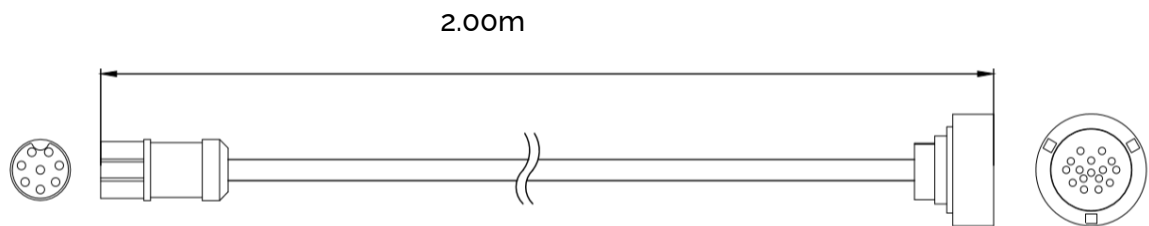

TCU Cable FLX2.29

FLX2.29 F-port of FlexBox to ZF_8HP Type 2 Cable in BENCH MODE CONNECTION

SKU code : FLX2.29

This Cable connects many TCU types to the F-port of FLEXBox. The goal of the FLX2.29 Cable is to obtain:

- A secure connection mode
- A faster communication speed between TCU and FLEX
- A faster connection between TCU and FlexBox
- A minimal error risk during connections

MIC328 FEMALE

ZF_8HP CONNECTOR

TCU Compatibility: